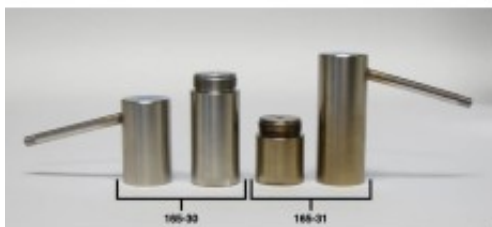

Retort Chamber with Lid, 10 mL

Brand:

Product Code: 165-31

Availability: 83

Lead Time: 60

Description

This 10 mL Retort Chamber with Lid fits into the heating jacket for any of the [Removable Retorts](/products/drilling-fluids/product/2357-retort-removable) listed below:

- #165-00 - 10 mL, 115 Volt
- #165-10 - 10 mL, 230 Volt
- #165-80-00 - 20 mL, 115 Volt
- #165-80-01 - 20 mL, 230 Volt