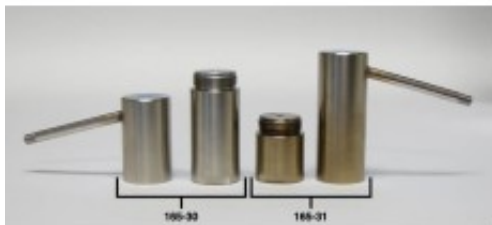

Retort Chamber with Lid, 10 mL

Brand:

Product Code: 165-31

Availability: 109

Lead Time: 60

Description

This 10 mL Retort Chamber with Lid fits into the heating jacket for any of the [Removable Retorts](/products/drilling-fluids/product/2357-retort-removable) listed below:

- #165-00 - 10 mL, 115 Volt
- #165-10 - 10 mL, 230 Volt
- #165-80-00 - 20 mL, 115 Volt
- #165-80-01 - 20 mL, 230 Volt