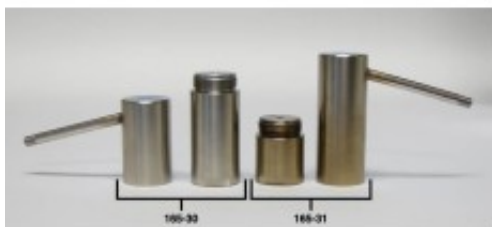

## Retort Chamber with Lid, 20 mL

**Brand:**

**Product Code:** 165-30

**Availability:** 18

**Lead Time:** 60

### Description

This 20 mL Retort Chamber with Lid fits into the heating jacket for any of the [Removable Retorts](/products/drilling-fluids/product/2357-retort-removable) listed below:

- #165-00 - 10 mL, 115 Volt
- #165-10 - 10 mL, 230 Volt
- #165-80-00 - 20 mL, 115 Volt
- #165-80-01 - 20 mL, 230 Volt