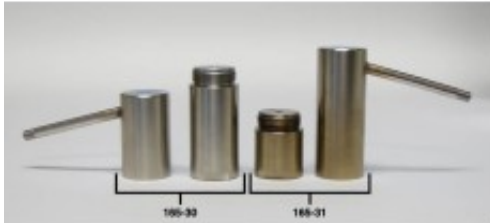

Retort Chamber with Lid, 20 mL

Brand:

Product Code: 165-30

Availability: 18

Lead Time: 60

Description

This 20 mL Retort Chamber with Lid fits into the heating jacket for any of the [Removable Retorts](/products/drilling-fluids/product/2357-retort-removable) listed below:

- #165-00 - 10 mL, 115 Volt
- #165-10 - 10 mL, 230 Volt
- #165-80-00 - 20 mL, 115 Volt
- #165-80-01 - 20 mL, 230 Volt